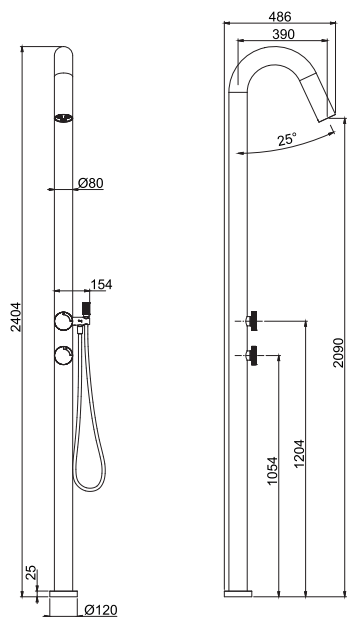

DIMENSIONI
DIMENSIONS / РАЗМЕРЫ